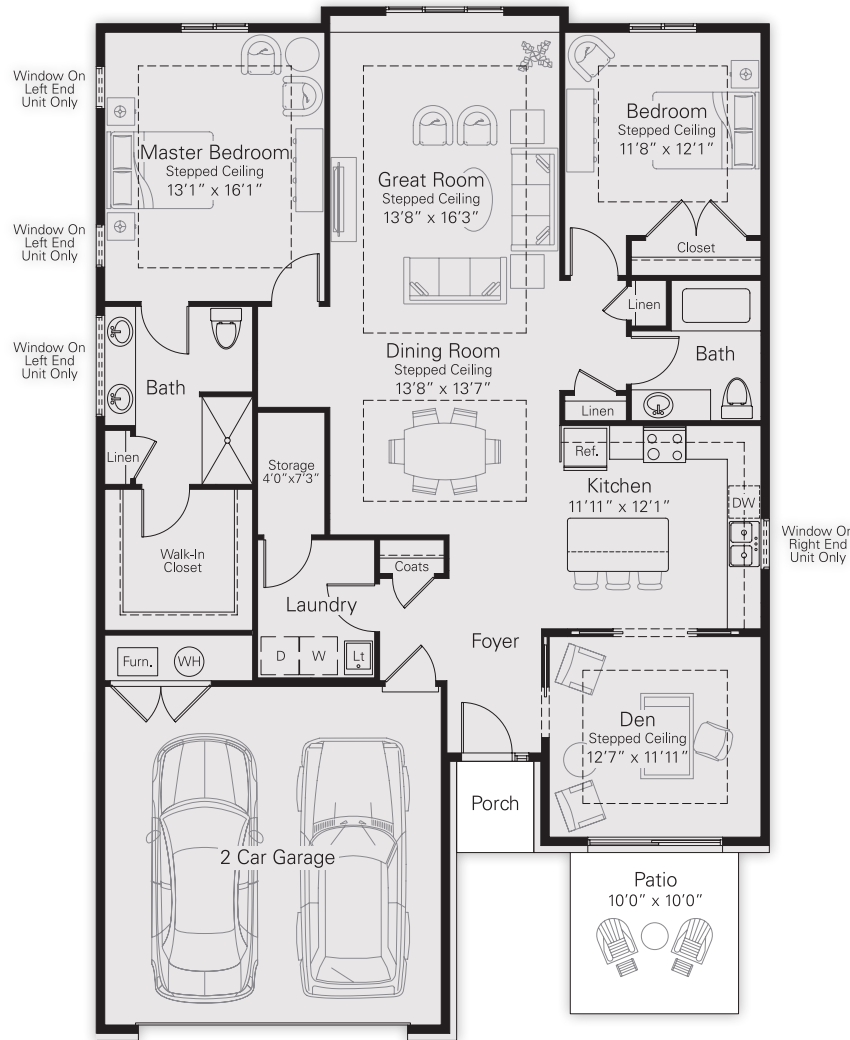

ENCORE

AT DEERHILL VILLAS

THE BALLATA

2 Bedroom • Den • 2 Bath • 1,726 SF

The inviting foyer leads to the spacious main living area with dining area, and kitchen. The kitchen is a chef's dream; sleek stone countertops offering plenty of workspace, premium stainless steel appliances and elegant tile backsplash. A dramatic stepped ceiling visually separates the formal dining and the great rooms. The large kitchen includes a beautiful island with snack bar seating, premium stainless steel appliances, custom tile backsplash and designer espresso stained cabinetry.

Located just off the kitchen, a semi-enclosed den can be used as a flex space or office. A private patio can be accessed through the den, extending living and entertaining space outdoors. Separated for privacy, the bedrooms also repeat the beautiful stepped ceilings. The elegant master features a spacious walk-in closet and en suite with ceramic tile surround, freestanding shower and double granite vanity. The second bedroom includes a spacious closet and convenient access to the second luxury bath.