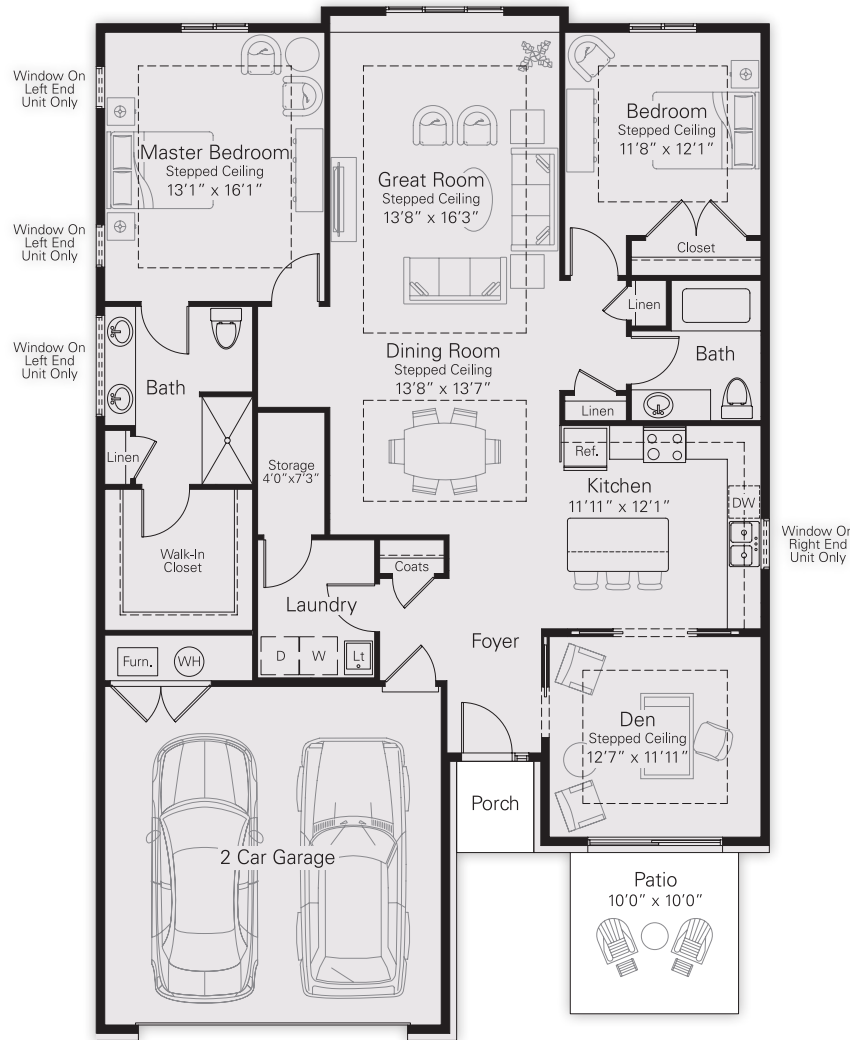

ENCORE

AT DEERHILL VILLAS

THE BALLATA

2 Bedroom • Den • 2 Bath • 1,726 SF

The inviting foyer leads to the spacious main living area with dining area, and kitchen. The kitchen is a chef's dream; sleek stone countertops offering plenty of workspace, premium stainless steel appliances and elegant tile backsplash. A dramatic stepped ceiling visually separates the formal dining and the great rooms. The large kitchen includes a beautiful island with snack bar seating, premium stainless steel appliances, custom tile backsplash and designer espresso stained cabinetry.

Located just off the kitchen, a semi-enclosed den can be used as a flex space or office. A private patio can be accessed through the den, extending living and entertaining space outdoors. Separated for privacy, the bedrooms also repeat the beautiful stepped ceilings. The elegant master features a spacious walk-in closet and en suite with ceramic tile surround, freestanding shower and double granite vanity. The second bedroom includes a spacious closet and convenient access to the second luxury bath.